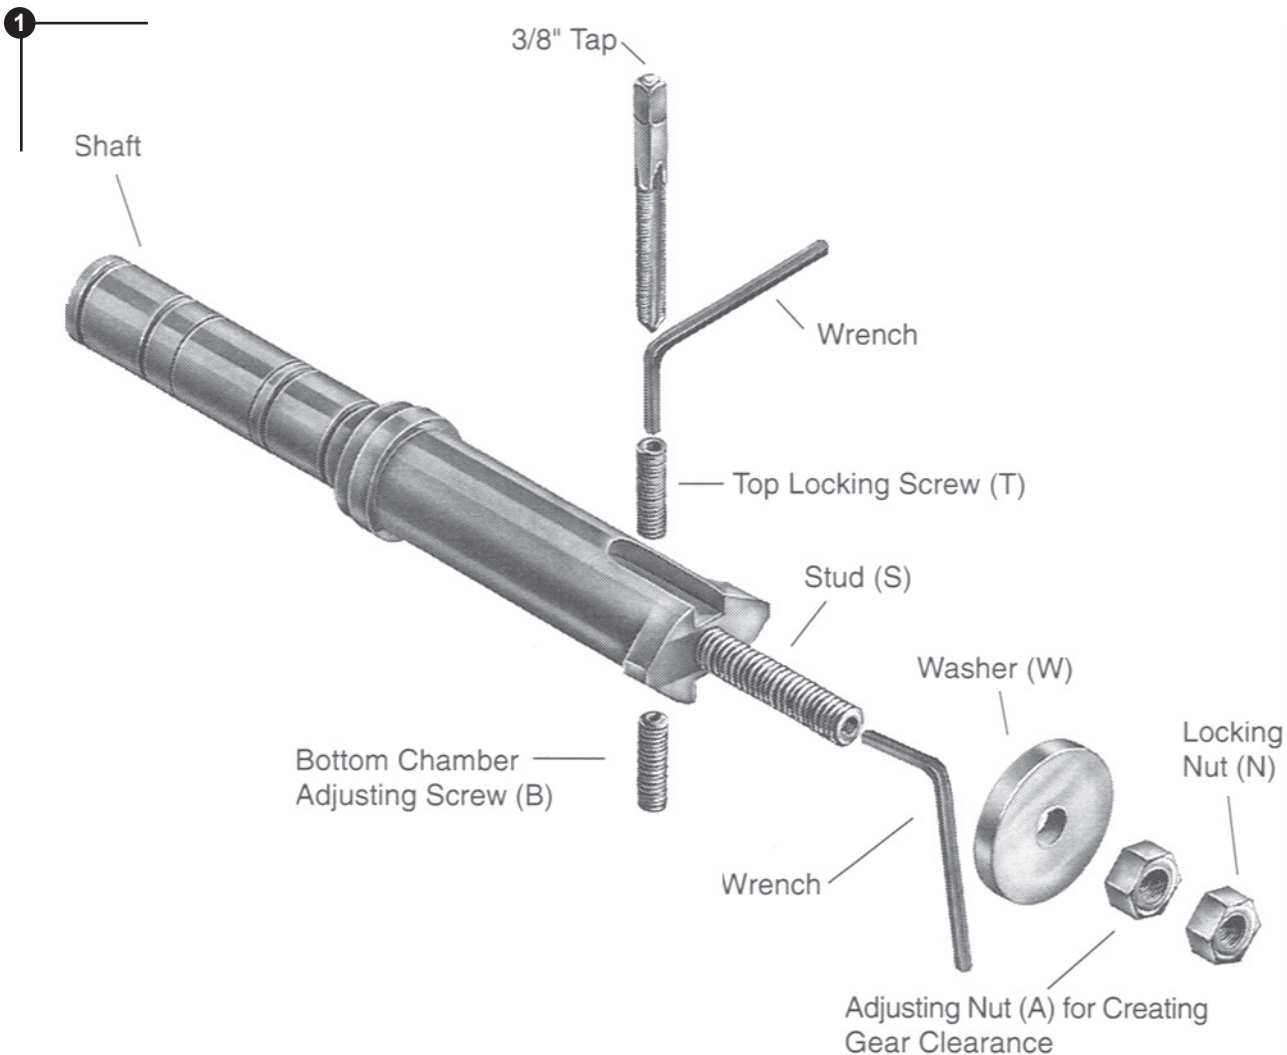

[OPTIONAL SHAFT KIT] 8-1202E FOR No. 8, 8-M-1®, & 8-M-2® LOWER BANDWHEEL INSTALLATION

PLACE YOUR ORDER TODAY PHONE ORDERS 1-800-569-1264 FAX ORDERS 1-860-627-9060

WWW.DARCYSAW.COM

1 Lower Bandwheel Installation [Optional Shaft Kit]

Part No. 8-1202E

\$ 260.00

8-1202E shaft kit saves time and allows the installer infinite linear adjustment for a precision installation.

Enables Easy Linear Adjustment and Eliminates Shimming of the Pinion Block.

Shaft Kit available in lower bandwheel assemblies for No. 8 & 8-M-1.

INDEX

#	PART NUMBER	DESCRIPTION	PRICE
1	8-1202E	Optional Shaft Kit	\$ 304.00